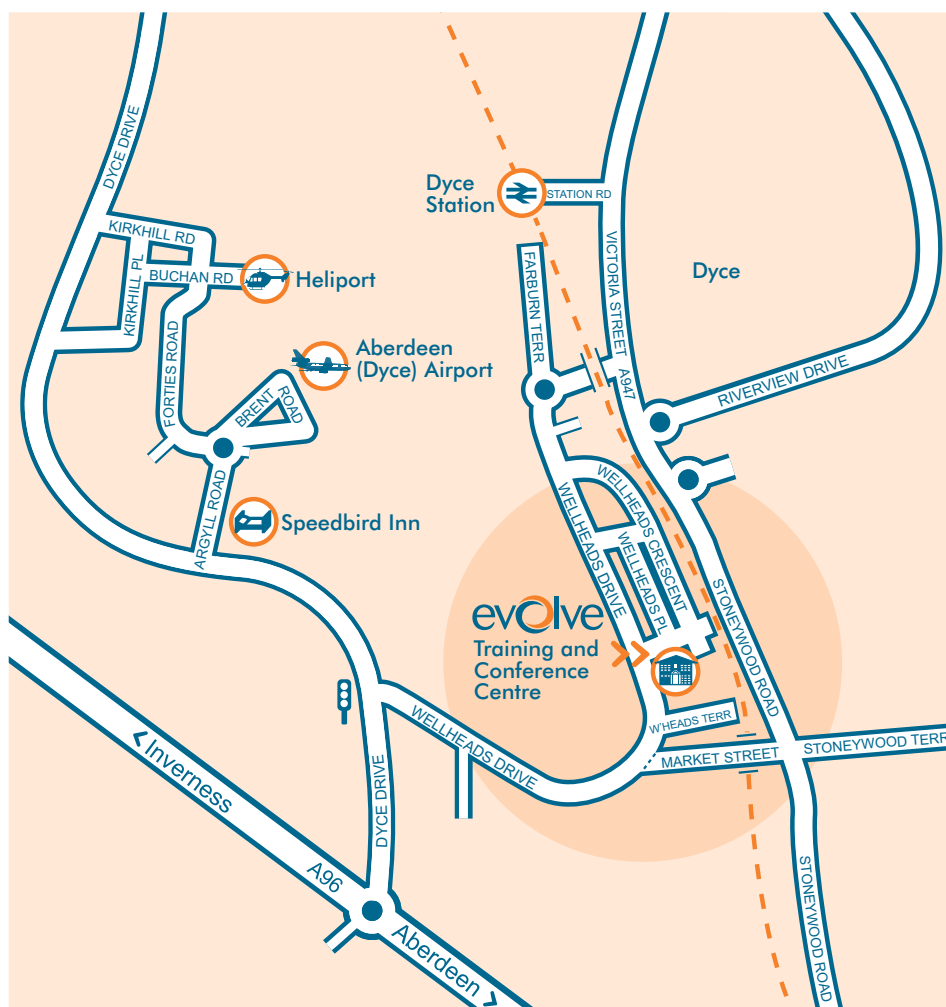

### By car

North bound on the A96, at the airport roundabout turn right onto Dyce Drive. At the 1st set of traffic lights turn right onto Wellheads Drive, follow this road and take the 4th right onto Wellheads Crescent and Evolve is the 1st building on your right.

### By bus

The 18 & x18 bus services run from Airyhall to Dyce every 15 minutes Monday to Friday.

## From Dyce/Bridge of Don

### By car

Turn off Victoria Street (A947) onto Farburn Terrace, proceed under the bridge and at the roundabout turn left onto Wellheads Drive. Take the 4th turning on your left onto Wellheads Crescent and Evolve is the 1st building on your right.